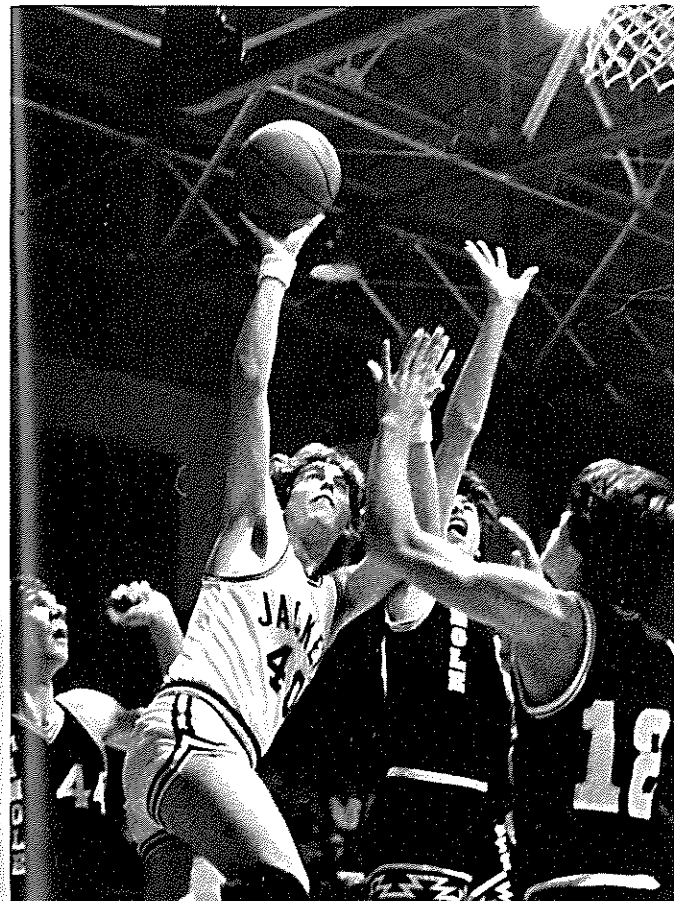

*Donnie Armstrong, Sr. IVL*

*Mike Oldham, Sr. IVL*

*Lendale Widner, Sr. 3VL*

*Barry Kimball, Soph. IVL*

*Ray Berta uses outstanding height and ability to help KHS to another victory.*

*Mike Oldham tips the ball to start the Jackets off well.*

*Robert Holt goes high in the air to put up two more point for the Jackets.*

*Lendale Widner lays the ball up for two more points.*